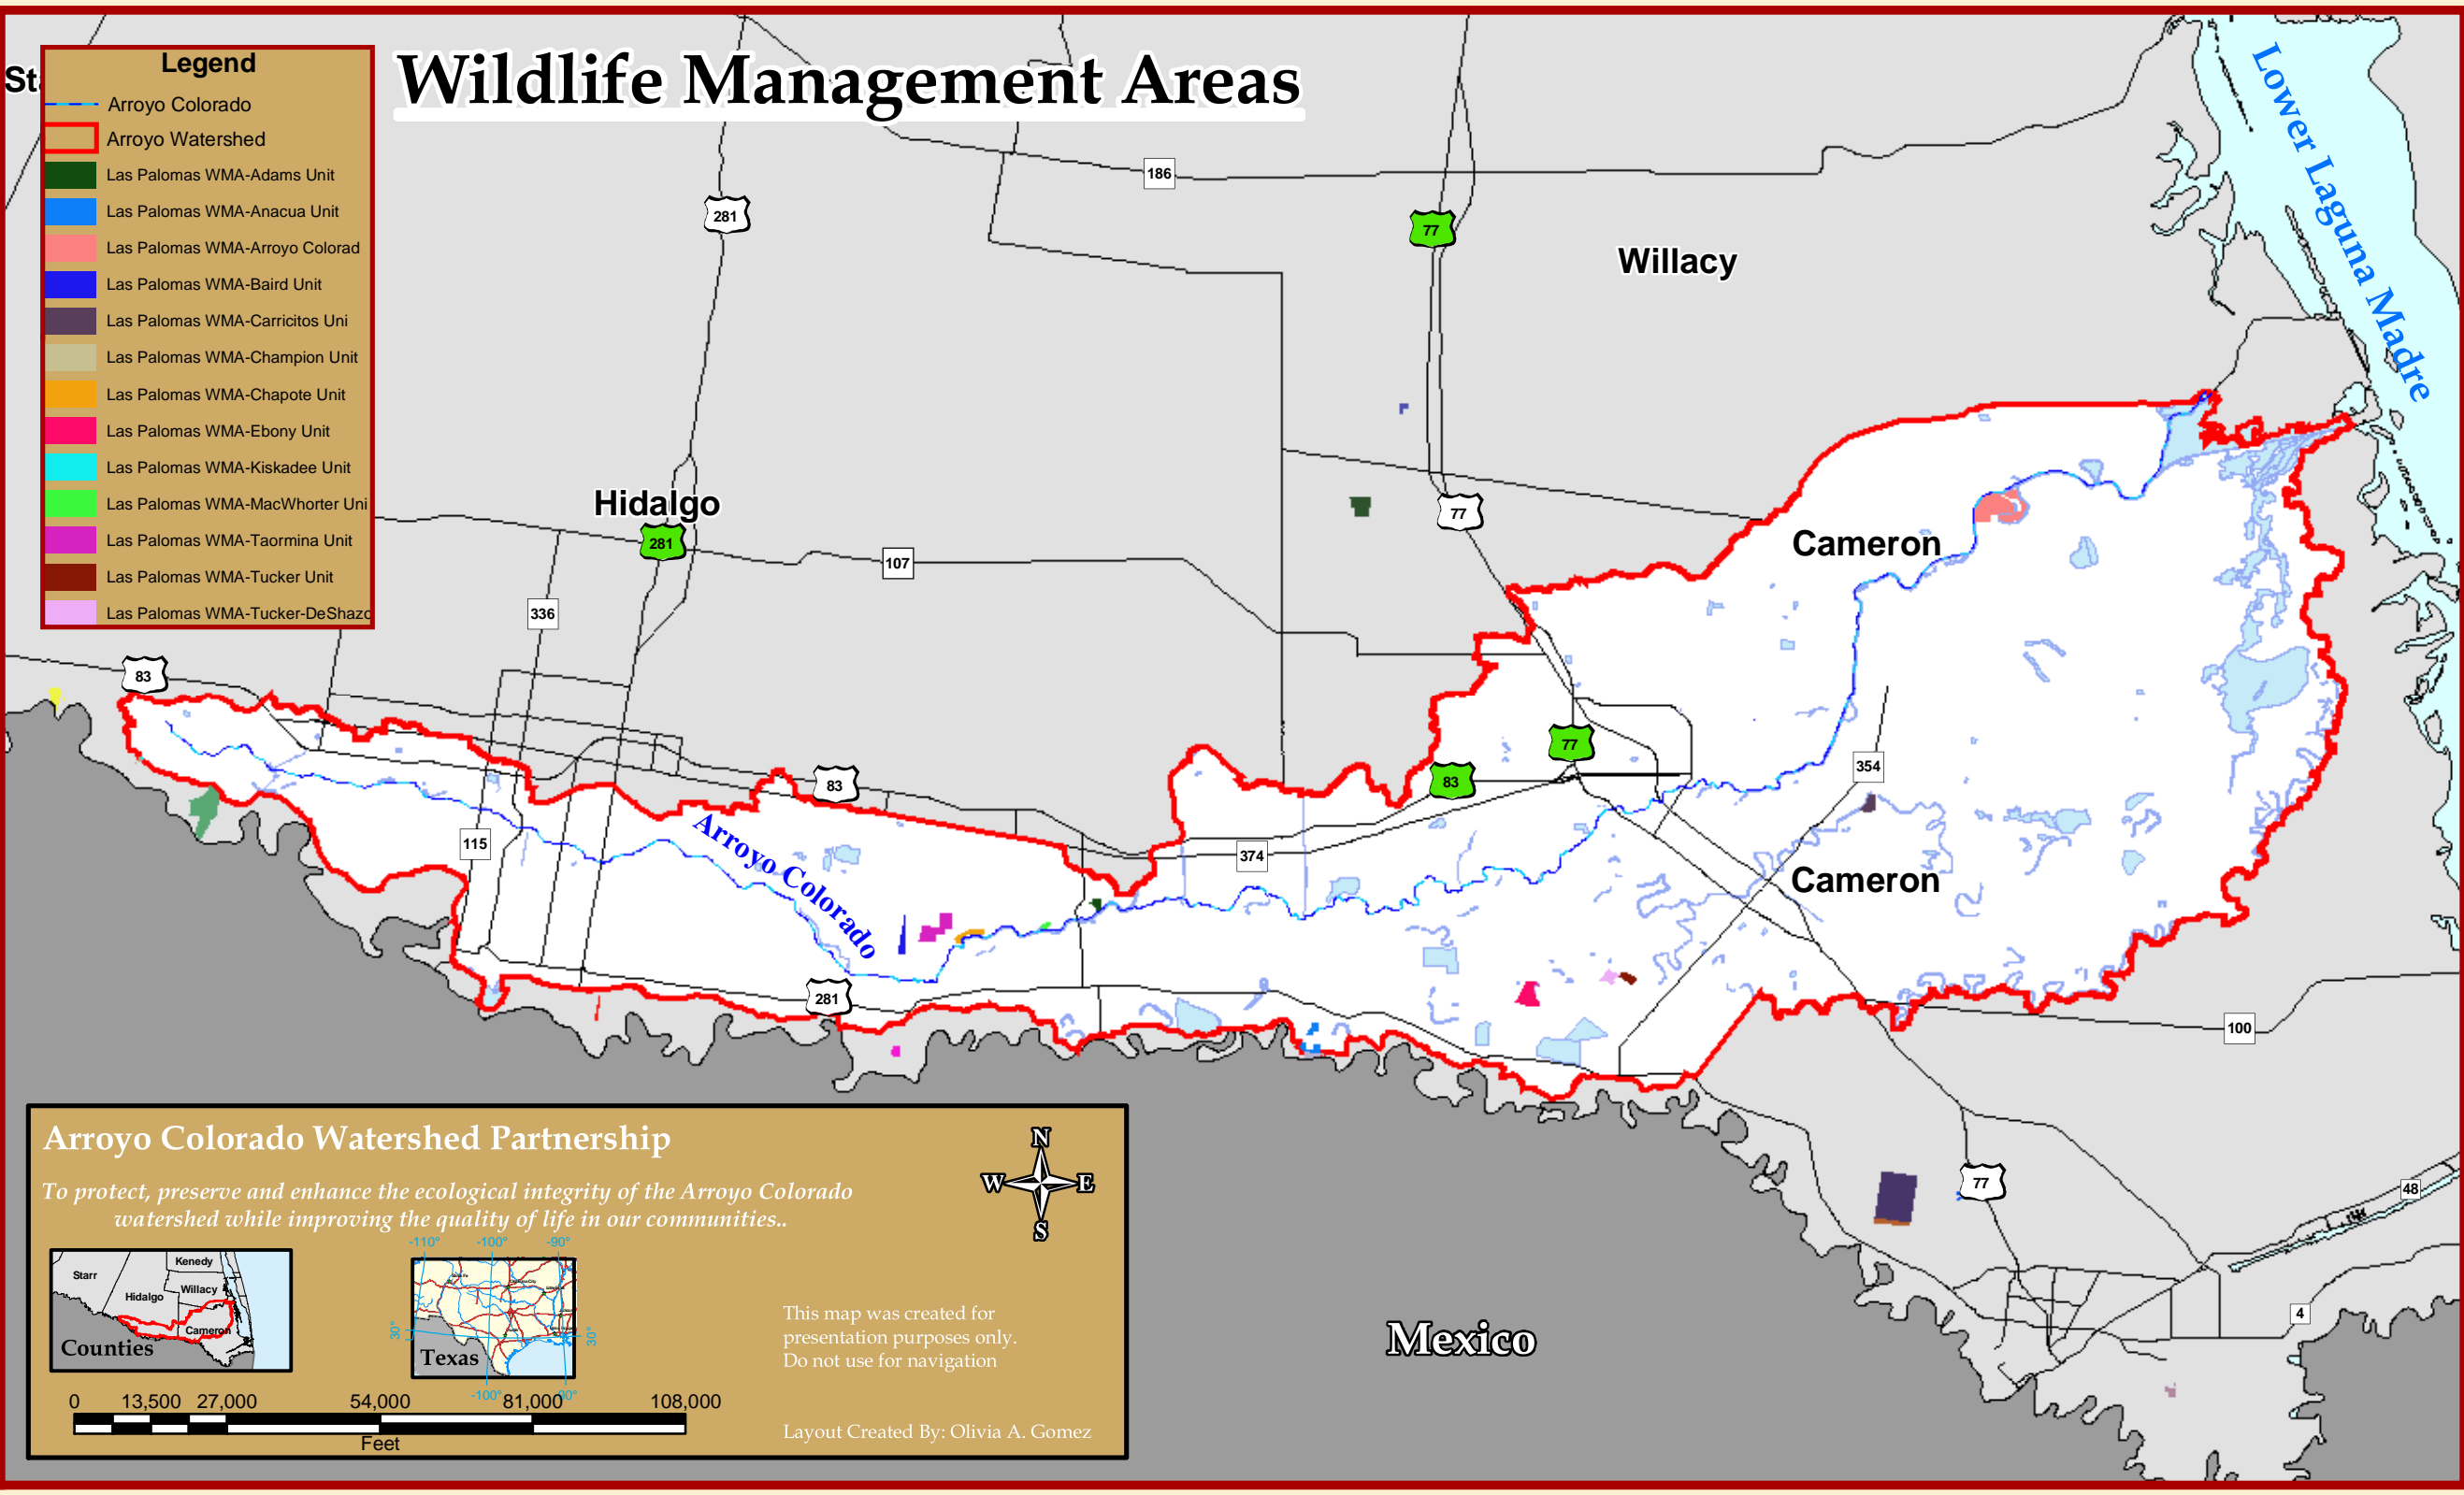

Wildlife Management Areas

- Legend**
-  Arroyo Colorado
 -  Arroyo Watershed
 -  Las Palomas WMA-Adams Unit
 -  Las Palomas WMA-Anacua Unit
 -  Las Palomas WMA-Arroyo Colorado
 -  Las Palomas WMA-Baird Unit
 -  Las Palomas WMA-Carricitos Uni
 -  Las Palomas WMA-Champion Unit
 -  Las Palomas WMA-Chapote Unit
 -  Las Palomas WMA-Ebony Unit
 -  Las Palomas WMA-Kiskadee Unit
 -  Las Palomas WMA-MacWhorter Uni
 -  Las Palomas WMA-Taormina Unit
 -  Las Palomas WMA-Tucker Unit
 -  Las Palomas WMA-Tucker-DeShazo

Arroyo Colorado Watershed Partnership

To protect, preserve and enhance the ecological integrity of the Arroyo Colorado watershed while improving the quality of life in our communities..

This map was created for presentation purposes only. Do not use for navigation

Layout Created By: Olivia A. Gomez

Mexico