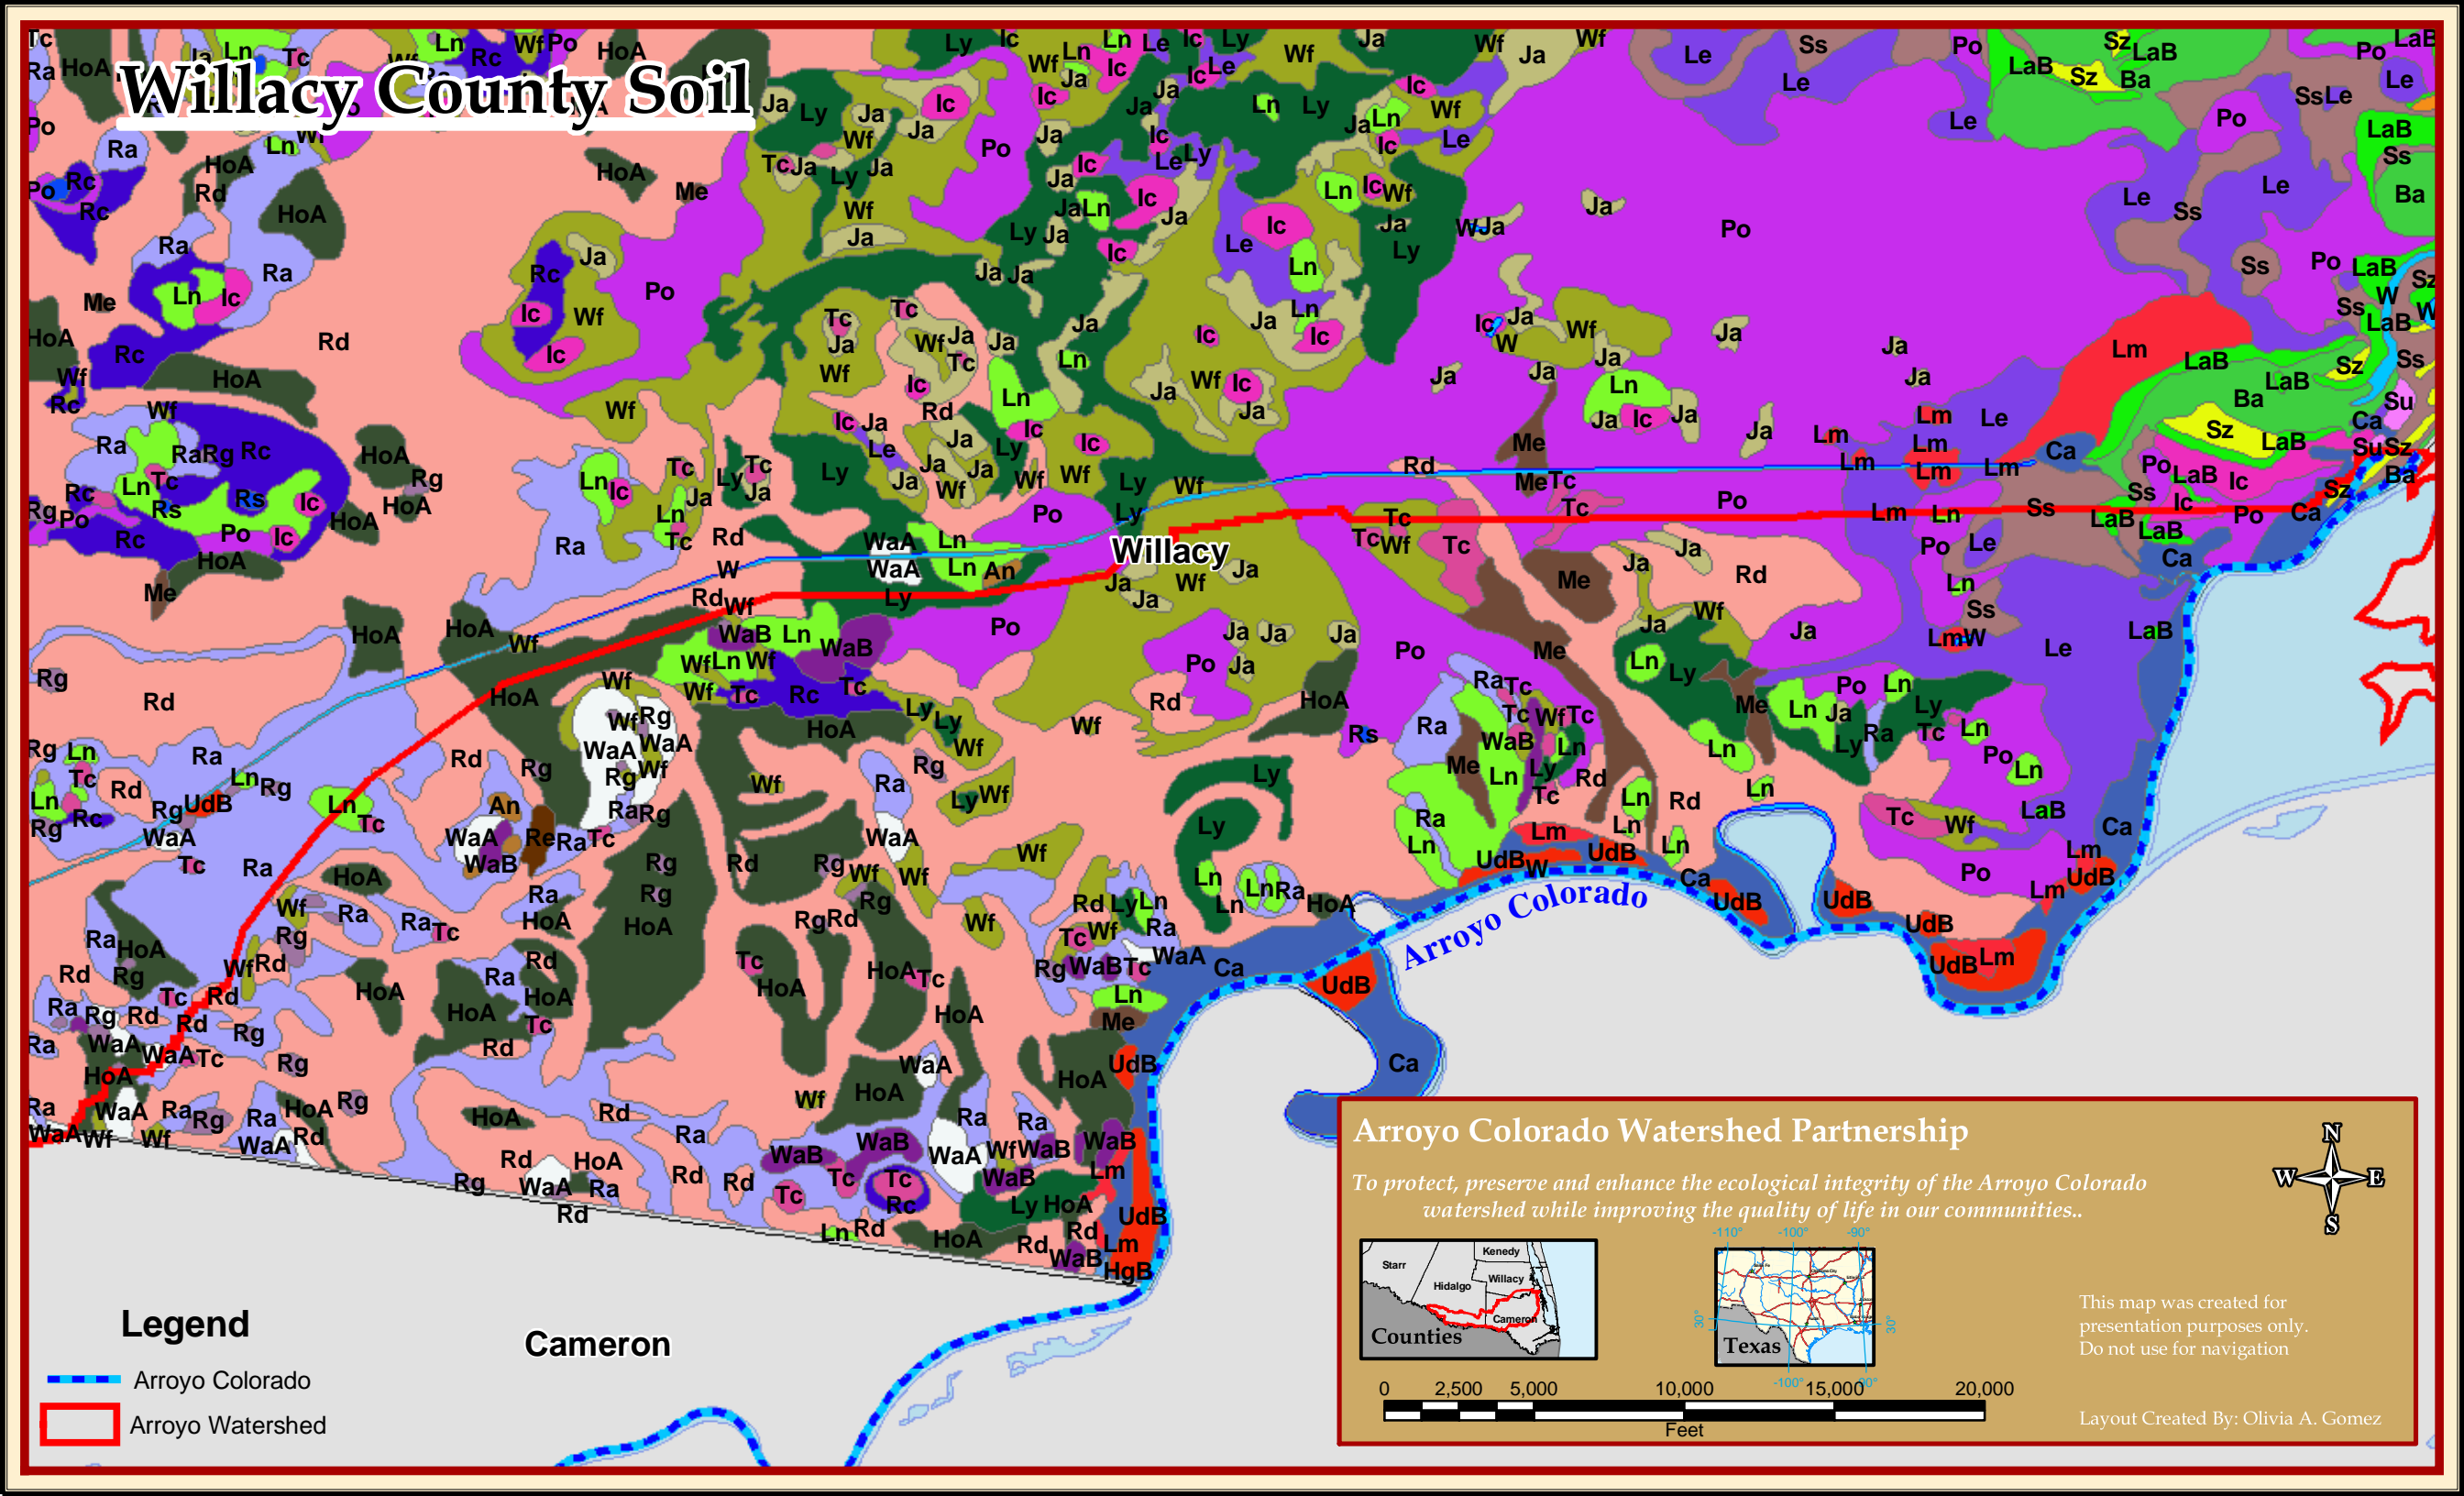

Willacy County Soil

Willacy

Arroyo Colorado

Cameron

Legend

-  Arroyo Colorado
-  Arroyo Watershed

Arroyo Colorado Watershed Partnership

To protect, preserve and enhance the ecological integrity of the Arroyo Colorado watershed while improving the quality of life in our communities..

This map was created for presentation purposes only. Do not use for navigation

Layout Created By: Olivia A. Gomez